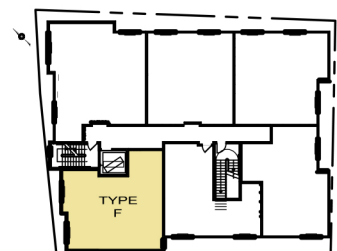

# TYPE "F" - 1 BEDROOM APARTMENT LAYOUT(981.76 S.F.)

# THE REBEKA 5800

KEY MAP