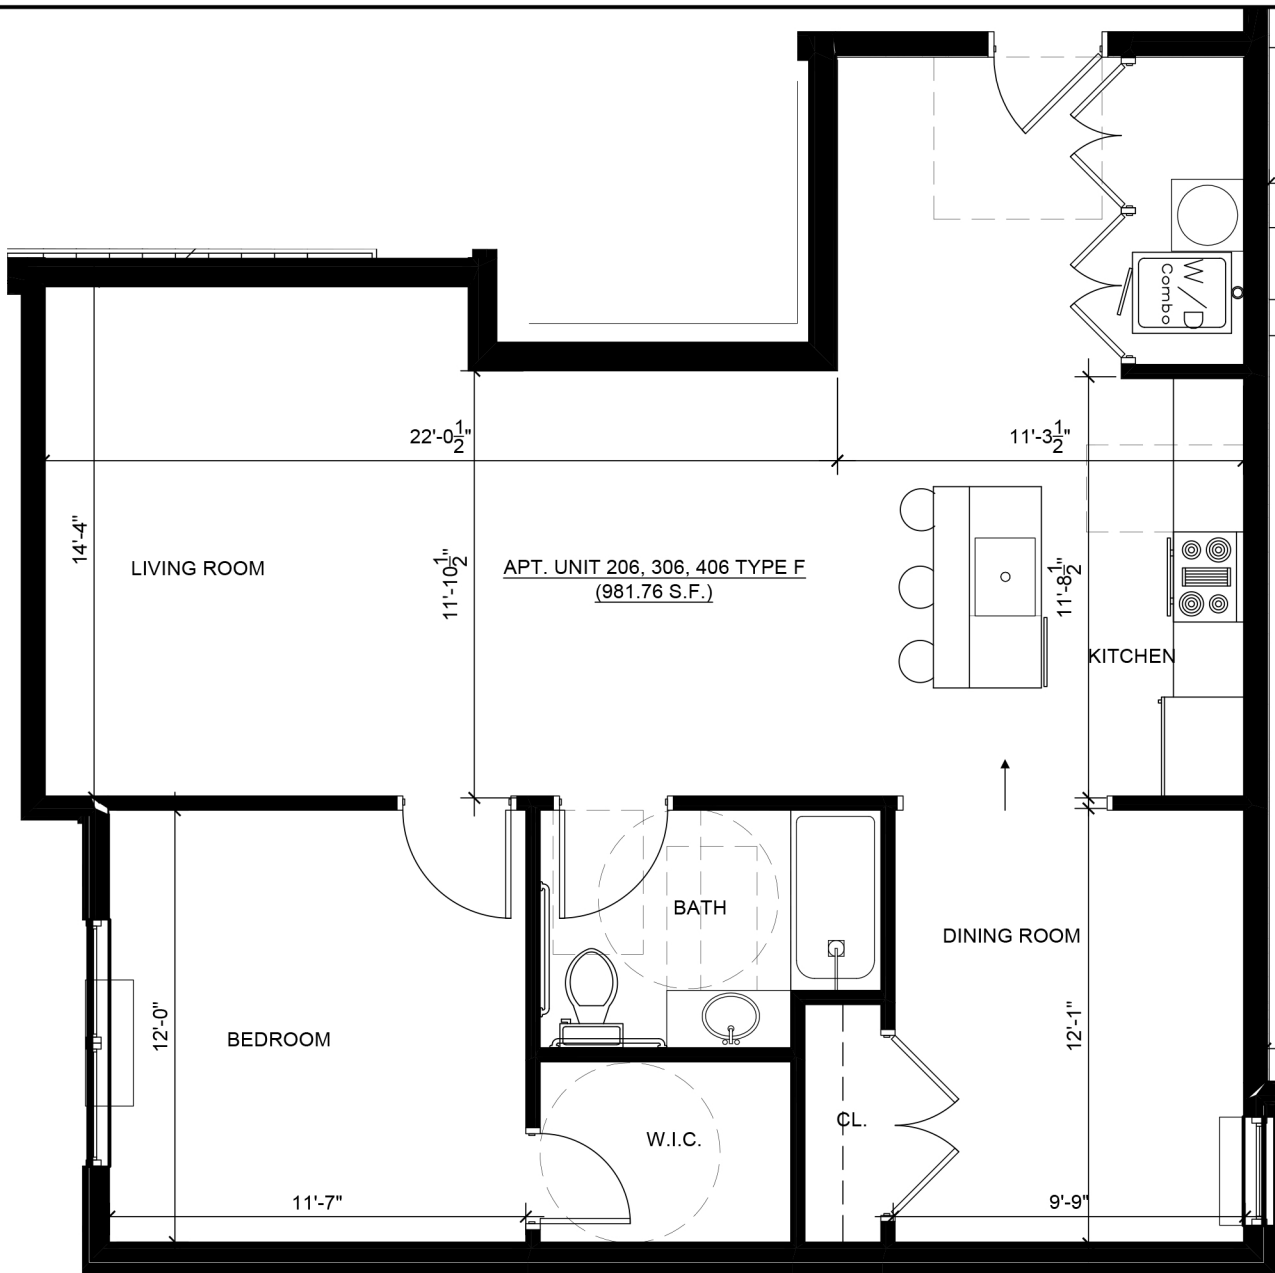

# TYPE "F" - 1 BEDROOM APARTMENT LAYOUT(981.76 S.F.)

# THE REBEKA 5800

KEY MAP