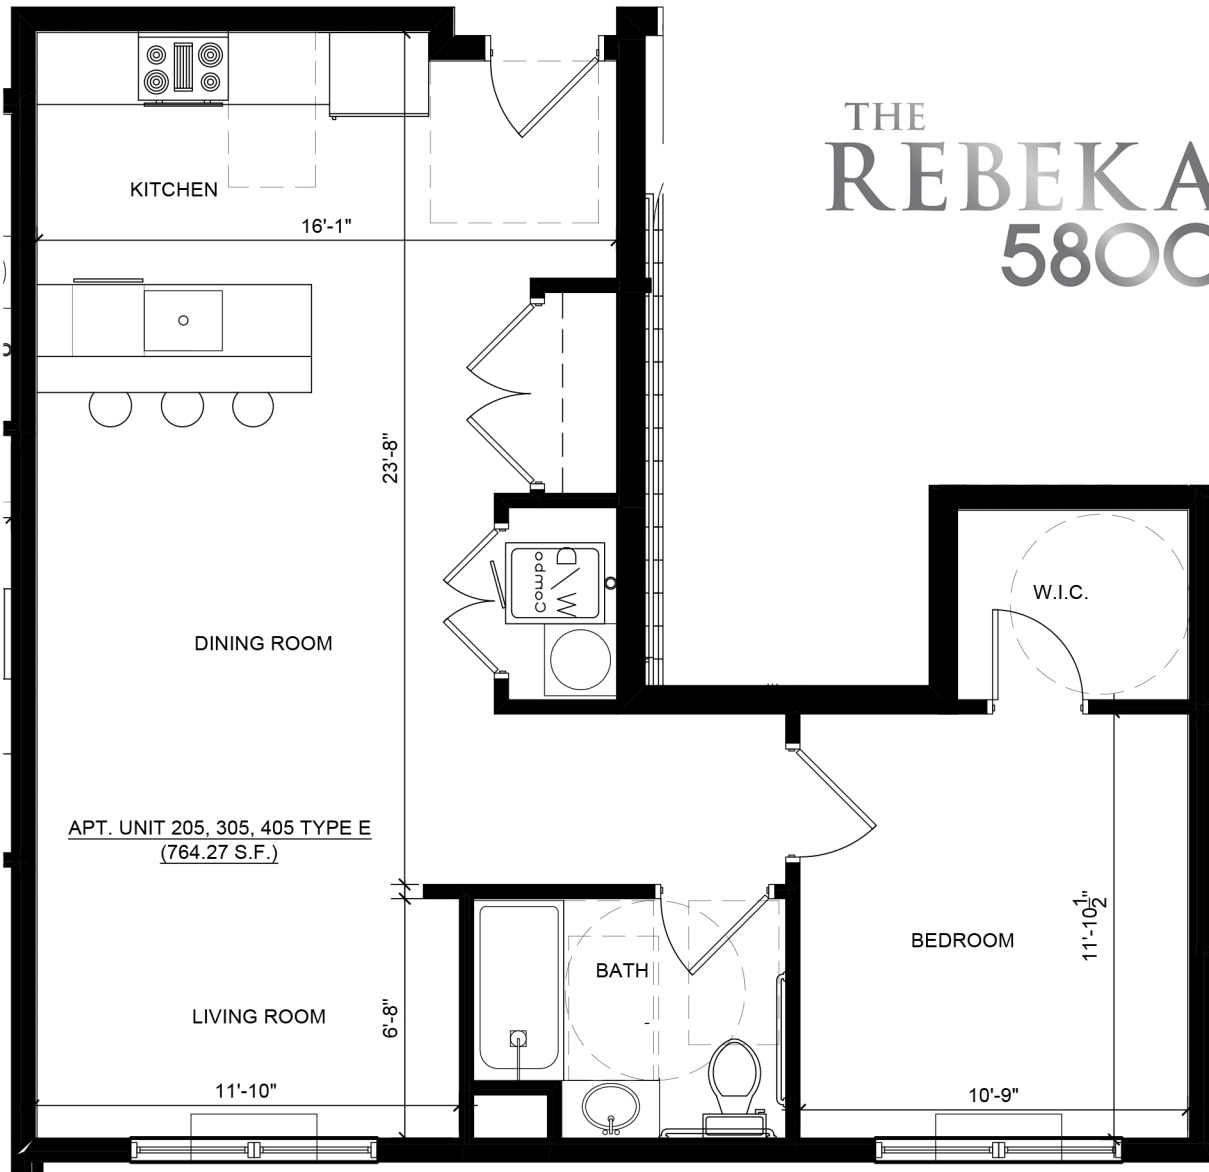

# TYPE "E" - 1 BEDROOM APARTMENT LAYOUT(764.27 S.F)

## THE REBEKA 5800

KEY MAP