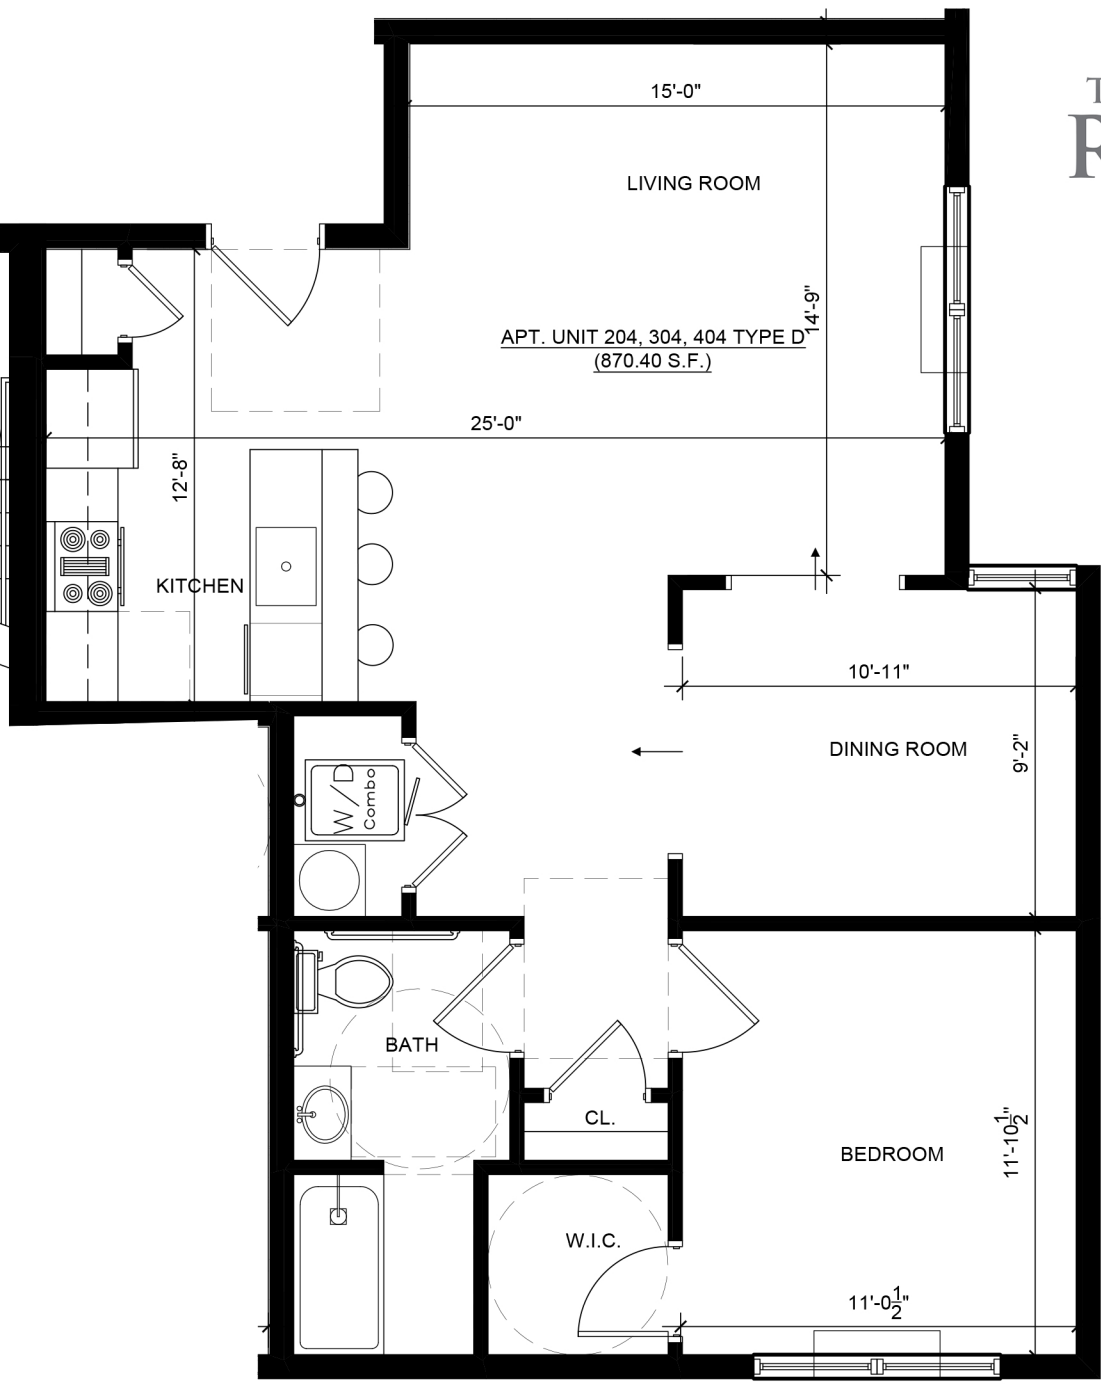

TYPE "D" - 1 BEDROOM APARTMENT LAYOUT(870.40 S.F)

THE
REBEKA
5800

KEY MAP