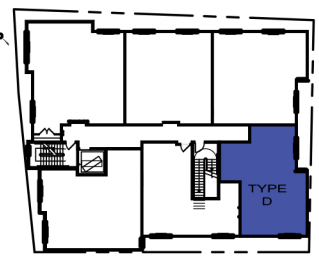

TYPE "D" - 1 BEDROOM APARTMENT LAYOUT(870.40 S.F)

THE
REBEKA
5800

KEY MAP