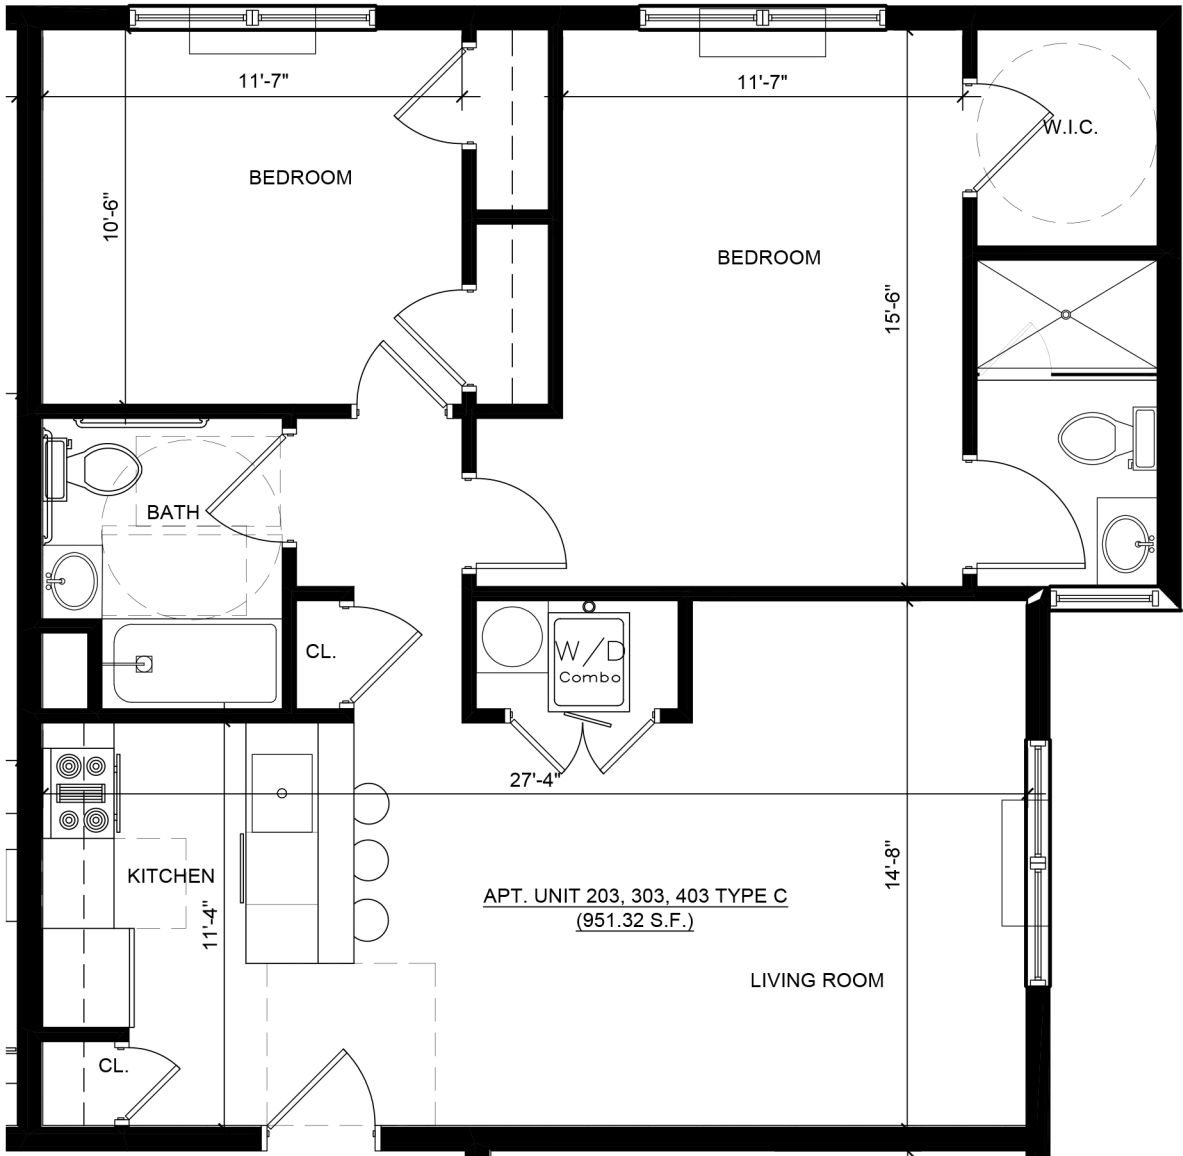

TYPE "C" - 2 BEDROOM APARTMENT LAYOUT(951.32 S.F)

THE
REBEKA
5800

KEY MAP