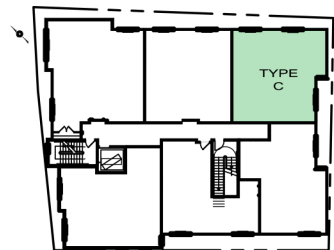

TYPE "C" - 2 BEDROOM APARTMENT LAYOUT(951.32 S.F)

THE
REBEKA
5800

KEY MAP