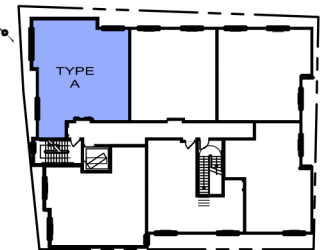

TYPE "A" - 2 BEDROOM APARTMENT LAYOUT (1,135 S.F.)

THE
REBEKA
5800

KEY MAP