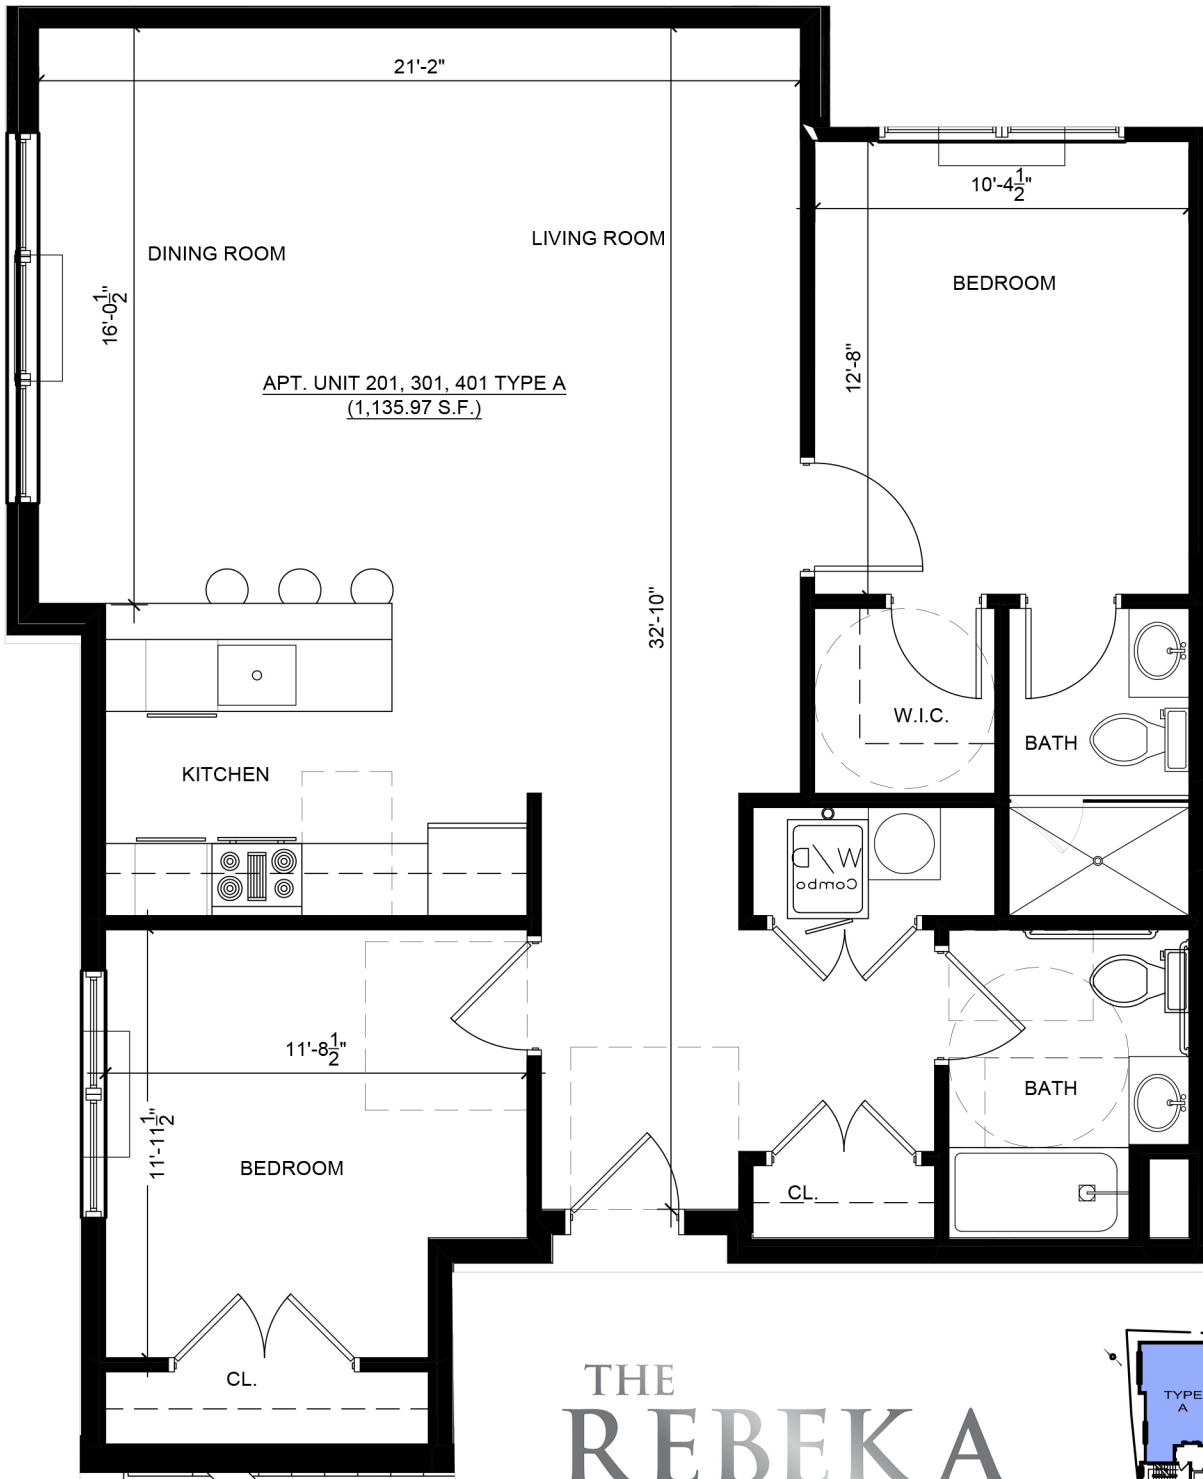

TYPE "A" - 2 BEDROOM APARTMENT LAYOUT (1,135 S.F.)

THE
REBEKA
5800

KEY MAP